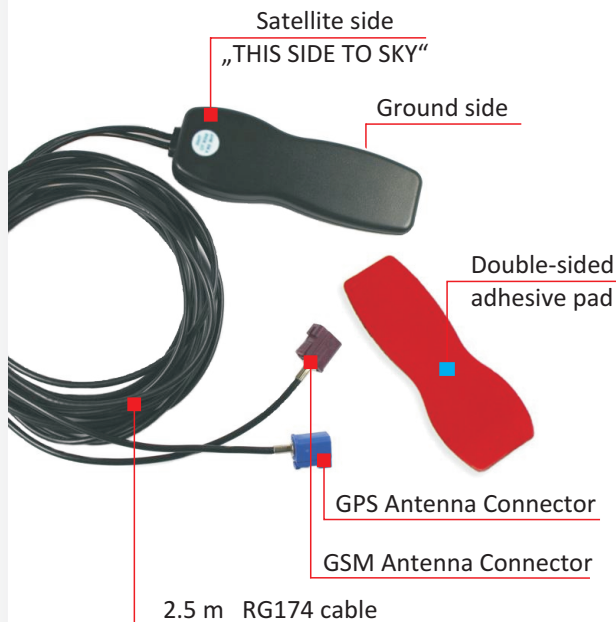

# FAL-ANT-12

*Penta Band GSM + GPS + WCDMA combination antenna*

## GENERAL DESCRIPTION

The FAL-ANT-12 antenna has been specifically designed for replacing the FAL-ANT-10 combined antenna and for the demands of today's Telematics and AVL systems. Combining a penta-band (850/900/1800/1900MHz, WCDMA 2100MHz) quarter wave planar antenna with a high performance amplified GPS antenna in a single, low profile windscreen mounted wedge. The FAL-ANT-12 is ideally suited to the current market trend of manufacturers supplying GPS receivers with an integrated LNA. Delivering 18dBi (nominal) at the connector, it also meets the specification of most "high sensitivity" GPS receivers. It is supplied in black, with 2.5 metres of RG174 cable and is terminated with FAKRA connectors.

## ANTENNA SPECIFICATION

Penta- Band GSM + GPS + WCDMA combination antenna	
Frequency:	GSM: 850/900/1800/1900 MHz WCDMA: 2100 MHz
GPS Frequency:	1575.42 MHz
Size (Nominal):	110mm(L) x 36mm(W) x 19mm(H)
Mounting:	Double sided self adhesive pad
Construction:	Black ABS Plastic
Gain (typical):	GSM: 2dBi; GPS: 18dBi
Supply Voltage:	GPS: 2.5 V to 5.5 VDC
Power consumption (GPS):	GPS: 12 mA max. @ 3.0 VDC
Weight (including connectors and cable) :	100 grams
Operating and Storage Temperature:	-40 to +85 °C
Cable length:	2.5m of RG174 (x2 Cables)
Impedance:	50 Ohms
Humidity:	95% Max.
Sealing:	Non waterproof (internal use only)
GSM antenna connector :	FAKRA - bordeaux colour
GPS antenna connector :	FAKRA - blue colour

## MOUNTING INSTRUCTIONS

- Designed for on-glass and non-metallic mounting surfaces.
- Recommended installation position on front windscreen
- Antenna position at least 20 mm from any metal surface.
- Installation location should be dried from oil, water etc.
- Satellite side of the antenna must face up, towards the sky.